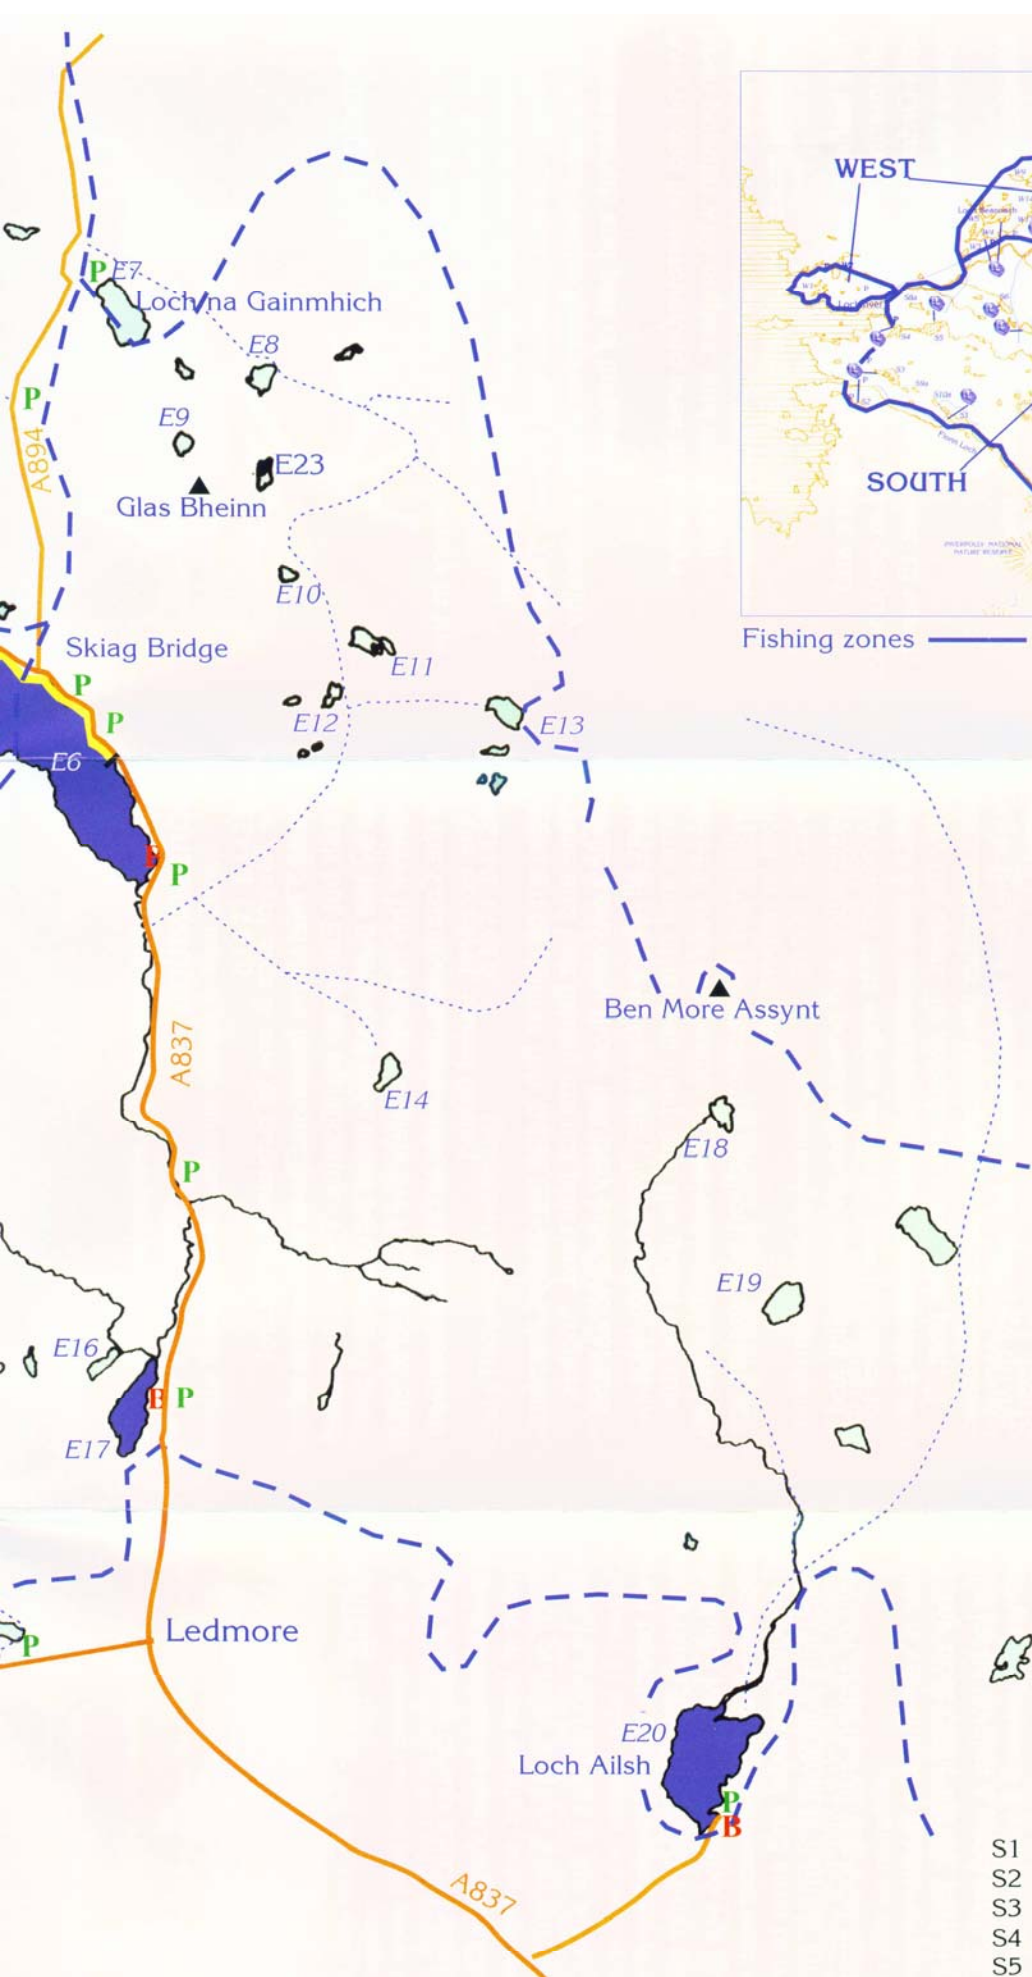

- W1 Loch Thormaid *Norman's Loch*
- W2 Loch Dubh *The Black Loch*
- W3 Lochan Fearnha *Alder Loch*
- W4 Loch Bad nan Aighean *Loch of the Grove of Hinds*
- W5 Loch Beannach *Loch of the Hillocks*
- W6 Loch nah-Innse Fraoich *Loch of the Heatherly Pasture*
- W7 Loch Leitir Easaidh *Loch of the Hill of the Waterfall*
- W8 Loch Tor an Lochan *Loch of the Mound of Lochs*
- W9 Loch a' Ghleannain Shalaich
- W10 Loch Gleannan a' Choit *Loch in the Glen of the Cobble*
- W11 Loch Innis Thorcall *Loch of Thorquil's Island*
- W12 Loch Bad a' Chigean *Loch of the Thicket where the Hinds and Roe Live*
- W13 Loch an t-Sabhail *The Barn Loch*
- W14 Loch an Ruighein *The Sheiling Loch*
- W15 Lochan a' Mhanaich *The Monk's Loch*
- W16 Loch an Leoithaid *The Loch of the Slope*
- W17 Lochan Bealach Cornaidh
Loch of the Twisted Pass / Black Loch

- Fishing zones - - - -
- Lochs with migratory fish
- Assynt bank spinning zone
- Boat moorings B
- Parking P
- Footpaths - - - -

Scale: Km 0
Miles 0

Fishing zones ———

- E1 Lochan Fada
- E2 Loch Meall a' Mhuthaich
- E3 Loch na Faoileige
- E4 Loch Dubh Meallan Mhurchaidh
- E5 Loch nam Meallan Liatha
- E6 Loch Assynt (Head)
- E7 Loch na Gainmhich
- E8 Loch Bealach a' Bhuirich
- E9 Loch a' Choire Dheirg *Red Corrie*
- E10 Loch Bealach na h-Oidhe
- E11 Loch Fleodach Coire
- E12 Fiddle Loch
- E13 Loch nan Cuaran
- E14 Loch Mhaolach coire
- E15 Loch na Saighe Duibhe
- E16 Loch na Gruagaich
- E17 Loch Awe
- E18 Dubh Loch Mor
- E19 Dubh Loch Beag
- E20 Loch Ailsh
- E21 Loch Cam
- E22 Loch Veyatie
- E23 Lochan a' Ghuirm *Green Corrie*

- S1 Loch Fionn *The White Loch*
- S2 Loch a' Choin *Dog Loch*
- S3 Loch Bad na Muirichinn *The Childrens' Loch*
- S4 Loch Culag *School Loch*
- S5 Loch Druim Suardalain *Glen Loch*
- S6 Loch an Leothaid *Loch of the Slope*
- S7 Loch bad an t-Sluic
- S8 Loch a' Ghlinnein
- S9 Loch Feith an Leothaid
- S10 Loch Assynt
- S11 Loch na Gainimh
- S12 Loch Gleannan a' Mhaidh
- S13 Loch na Beinne Reidhe