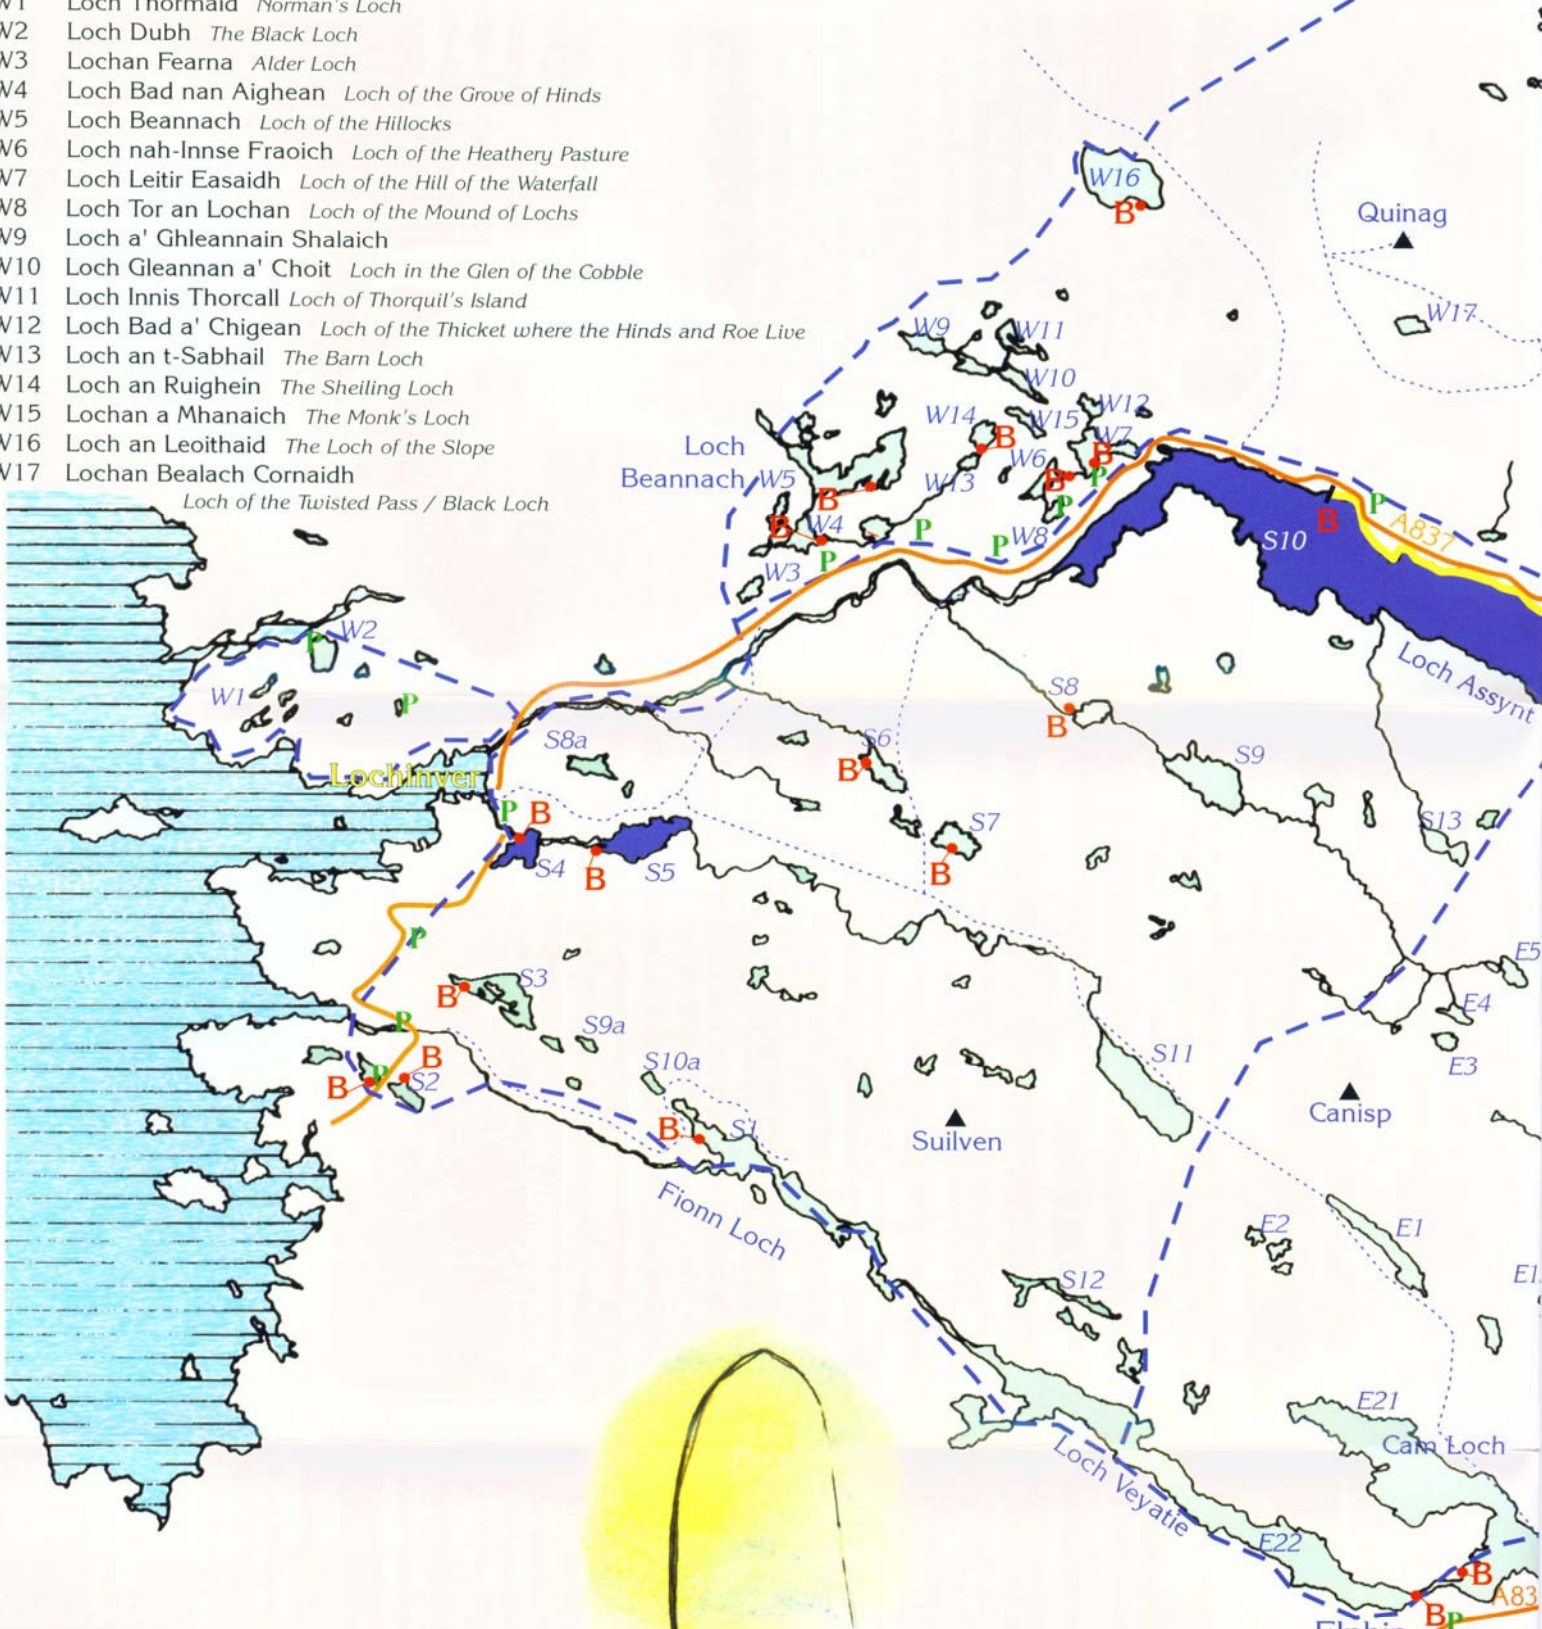

- W1 Loch Thormaid *Norman's Loch*
- W2 Loch Dubh *The Black Loch*
- W3 Lochan Fearnha *Alder Loch*
- W4 Loch Bad nan Aighean *Loch of the Grove of Hinds*
- W5 Loch Beannach *Loch of the Hillocks*
- W6 Loch nah-Innse Fraoich *Loch of the Heatherly Pasture*
- W7 Loch Leitir Easaidh *Loch of the Hill of the Waterfall*
- W8 Loch Tor an Lochan *Loch of the Mound of Lochs*
- W9 Loch a' Ghleannain Shalaich
- W10 Loch Gleannan a' Choit *Loch in the Glen of the Cobble*
- W11 Loch Innis Thorcall *Loch of Thorquil's Island*
- W12 Loch Bad a' Chigean *Loch of the Thicket where the Hinds and Roe Live*
- W13 Loch an t-Sabhail *The Barn Loch*
- W14 Loch an Ruighein *The Sheiling Loch*
- W15 Lochan a' Mhanaich *The Monk's Loch*
- W16 Loch an Leoithaid *The Loch of the Slope*
- W17 Lochan Bealach Cornaidh
Loch of the Twisted Pass / Black Loch

- Fishing zones - - - -
- Lochs with migratory fish
- Assynt bank spinning zone
- Boat moorings B
- Parking P
- Footpaths - - - -

Scale: Km 0
Miles 0

Fishing zones ———

- E1 Lochan Fada
- E2 Loch Meall a' Mhuthaich
- E3 Loch na Faoileige
- E4 Loch Dubh Meallan Mhurchaidh
- E5 Loch nam Meallan Liatha
- E6 Loch Assynt (Head)
- E7 Loch na Gainmhich
- E8 Loch Bealach a' Bhuirich
- E9 Loch a' Choire Dheirg *Red Corrie*
- E10 Loch Bealach na h-Oidhe
- E11 Loch Fleodach Coire
- E12 Fiddle Loch
- E13 Loch nan Cuaran
- E14 Loch Mhaolach coire
- E15 Loch na Saighe Duibhe
- E16 Loch na Gruagaich
- E17 Loch Awe
- E18 Dubh Loch Mor
- E19 Dubh Loch Beag
- E20 Loch Ailsh
- E21 Loch Cam
- E22 Loch Veyatie
- E23 Lochan a' Ghuirm *Green Corrie*

- S1 Loch Fionn *The White Loch*
- S2 Loch a' Choin *Dog Loch*
- S3 Loch Bad na Muirichinn *The Childrens' Loch*
- S4 Loch Culag *School Loch*
- S5 Loch Druim Suardalain *Glen Loch*
- S6 Loch an Leothaid *Loch of the Slope*
- S7 Loch bad an t-Sluic
- S8 Loch a' Ghlinnein
- S9 Loch Feith an Leothaid
- S10 Loch Assynt
- S11 Loch na Gainimh
- S12 Loch Gleannan a' Mhaidh
- S13 Loch na Beinne Reidhe