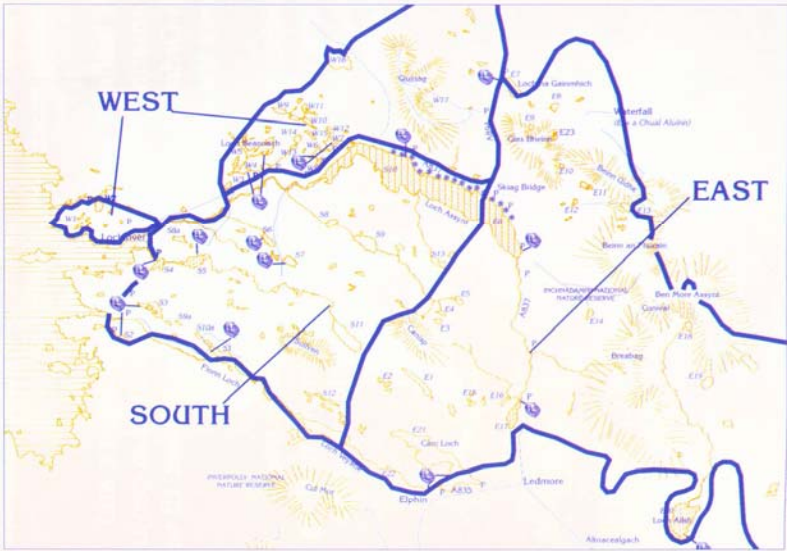

- W1 Loch Thormaid *Norman's Loch*
- W2 Loch Dubh *The Black Loch*
- W3 Lochan Fearnha *Alder Loch*
- W4 Loch Bad nan Aighean *Loch of the Grove of Hinds*
- W5 Loch Beannach *Loch of the Hillocks*
- W6 Loch nah-Innse Fraoich *Loch of the Heatherly Pasture*
- W7 Loch Leitir Easaidh *Loch of the Hill of the Waterfall*
- W8 Loch Tor an Lochan *Loch of the Mound of Lochs*
- W9 Loch a' Ghleannain Shalaich
- W10 Loch Gleannan a' Choit *Loch in the Glen of the Cobble*
- W11 Loch Innis Thorcall *Loch of Thorquil's Island*
- W12 Loch Bad a' Chigean *Loch of the Thicket where the Hinds and Roe Live*
- W13 Loch an t-Sabhail *The Barn Loch*
- W14 Loch an Ruighein *The Sheiling Loch*
- W15 Lochan a' Mhanaich *The Monk's Loch*
- W16 Loch an Leoithaid *The Loch of the Slope*
- W17 Lochan Bealach Cornaidh
Loch of the Twisted Pass / Black Loch

- Fishing zones - - - -
- Lochs with migratory fish
- Assynt bank spinning zone
- Boat moorings B
- Parking P
- Footpaths - - - -

Scale: Km 0
Miles 0

Fishing zones ———

- E1 Lochan Fada
- E2 Loch Meall a' Mhuthaich
- E3 Loch na Faoileige
- E4 Loch Dubh Meallan Mhurchaidh
- E5 Loch nam Meallan Liatha
- E6 Loch Assynt (Head)
- E7 Loch na Gainmhich
- E8 Loch Bealach a' Bhuirich
- E9 Loch a' Choire Dheirg *Red Corrie*
- E10 Loch Bealach na h-Oidhe
- E11 Loch Fleodach Coire
- E12 Fiddle Loch
- E13 Loch nan Cuaran
- E14 Loch Mhaolach coire
- E15 Loch na Saighe Duibhe
- E16 Loch na Gruagaich
- E17 Loch Awe
- E18 Dubh Loch Mor
- E19 Dubh Loch Beag
- E20 Loch Ailsh
- E21 Loch Cam
- E22 Loch Veyatie
- E23 Lochan a' Ghuirm *Green Corrie*

- S1 Loch Fionn *The White Loch*
- S2 Loch a' Choin *Dog Loch*
- S3 Loch Bad na Muirichinn *The Childrens' Loch*
- S4 Loch Culag *School Loch*
- S5 Loch Druim Suardalain *Glen Loch*
- S6 Loch an Leothaid *Loch of the Slope*
- S7 Loch bad an t-Sluic
- S8 Loch a' Ghlinnein
- S9 Loch Feith an Leothaid
- S10 Loch Assynt
- S11 Loch na Gainimh
- S12 Loch Gleannan a' Mhaidh
- S13 Loch na Beinne Reidhe